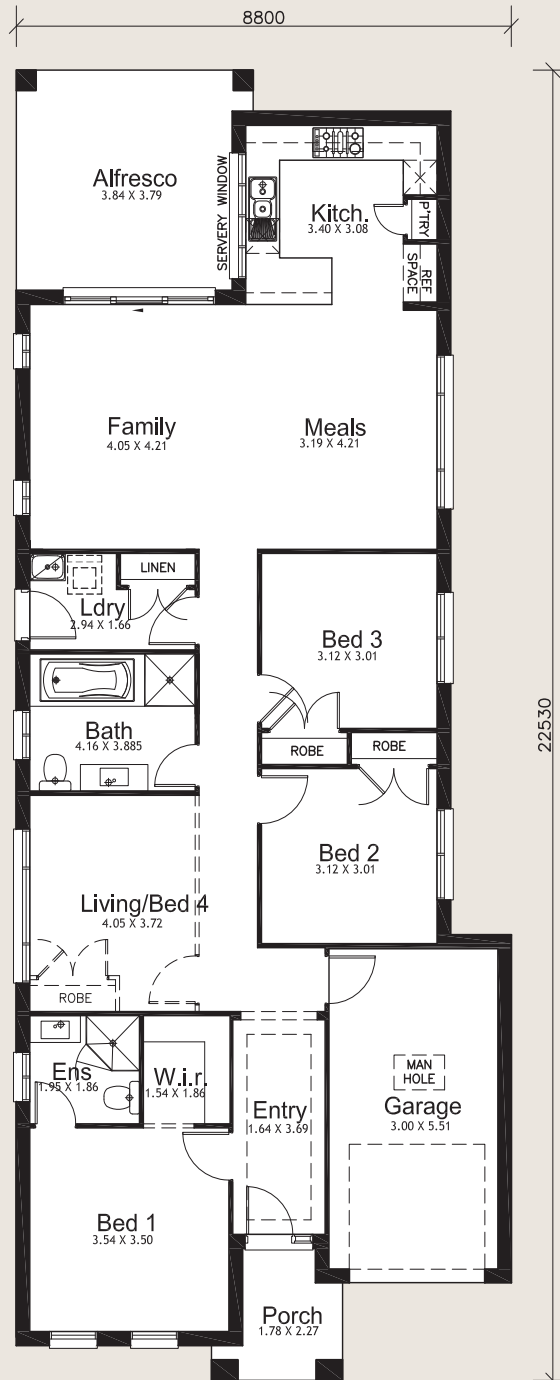

Presenting the
Georgian 19

Ultra Contemporary Facade

Bedrooms	3
Bathrooms	2
Car Spaces	1
Width	8.8m
Depth	22.53m

Living	134.69m ²
Garage	19m ²
Porch	4.09m ²
Alfresco Area:	14.82m ²
Total	172.60m²