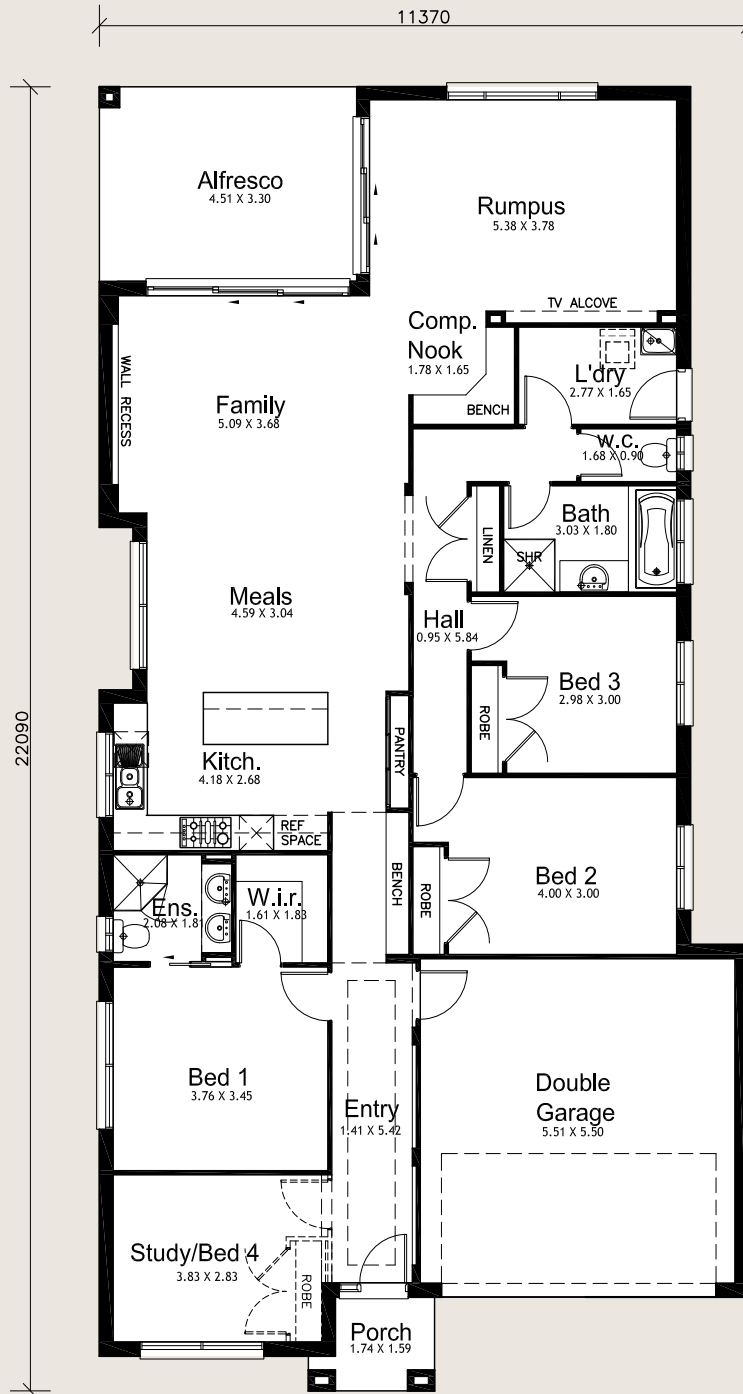

Presenting the
Newport 24

Vogue Facade

Bedrooms	4
Bathrooms	2
Car Spaces	2
Width	11.37m
Depth	22.50m

Living	172.69m ²
Garage	33.19m ²
Porch	3.04m ²
Alfresco Area:	14.88m ²
Total	223.80m²