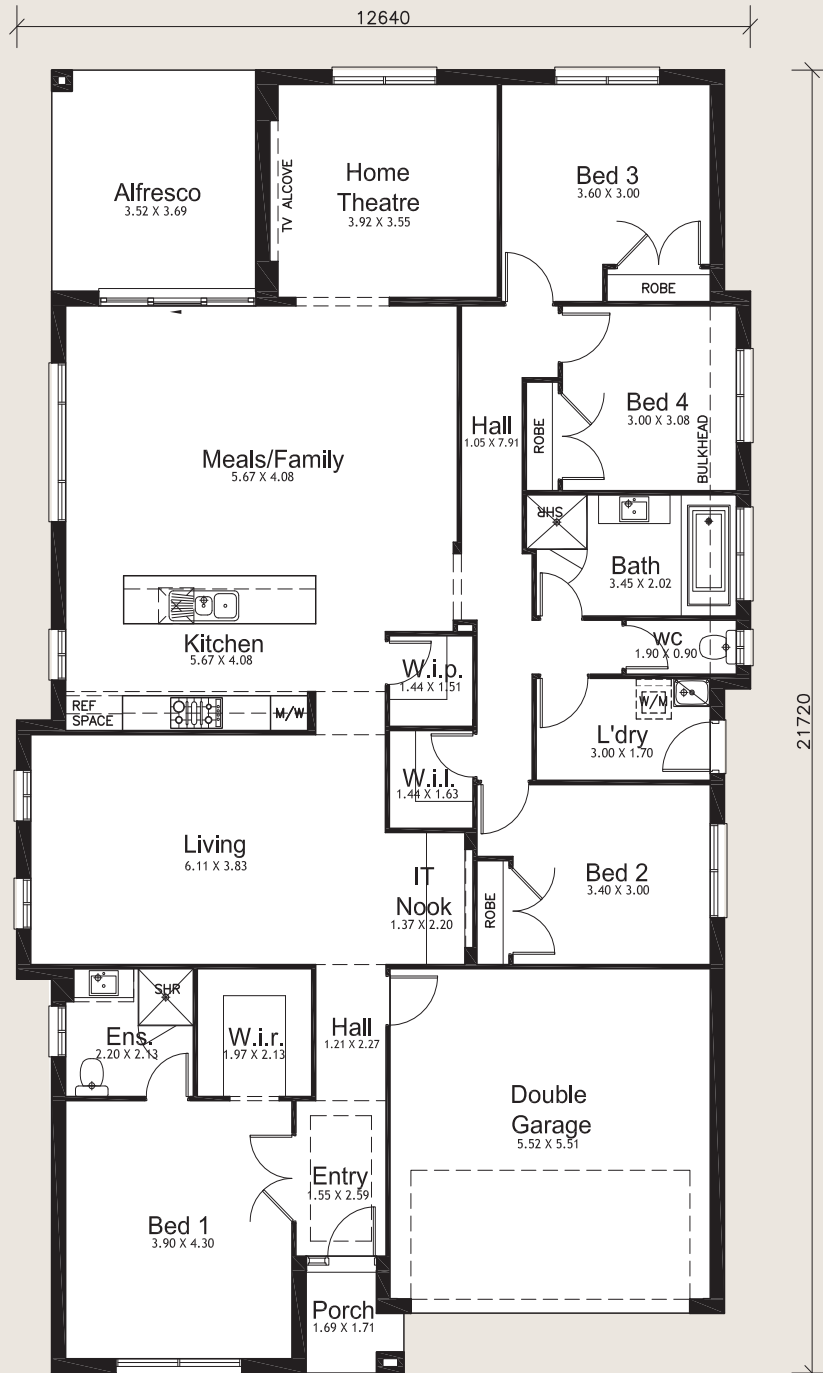

Presenting the
Crystal 27

Liberty Facade

Bedrooms	4
Bathrooms	2
Car Spaces	2
Width	12.64m
Depth	21.72m

Living	203.01m ²
Garage	33.23m ²
Porch	2.56m ²
Alfresco Area:	12.99m ²
Total	251.79m²