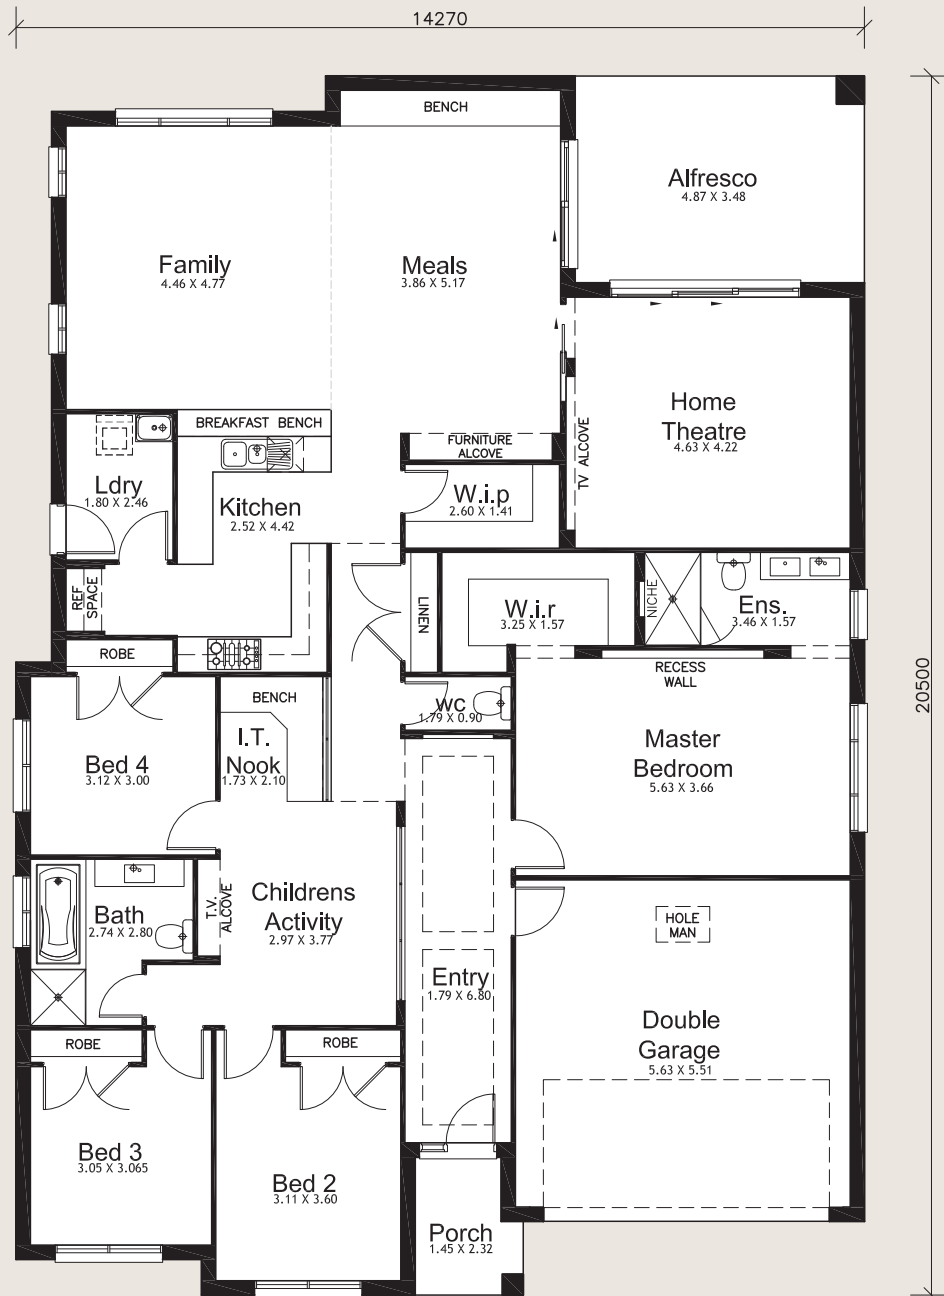

Presenting the
Jade 30

Elite Facade

Bedrooms	4	Ground Floor	220.14m ²
Bathrooms	2	Garage	33.95m ²
Car Spaces	2	Porch	3.82m ²
Width	14.27m	Alfresco Area:	16.95m ²
Depth	20.5m	Total	274.86m²

K kurmondhomes
Designing and building your dream