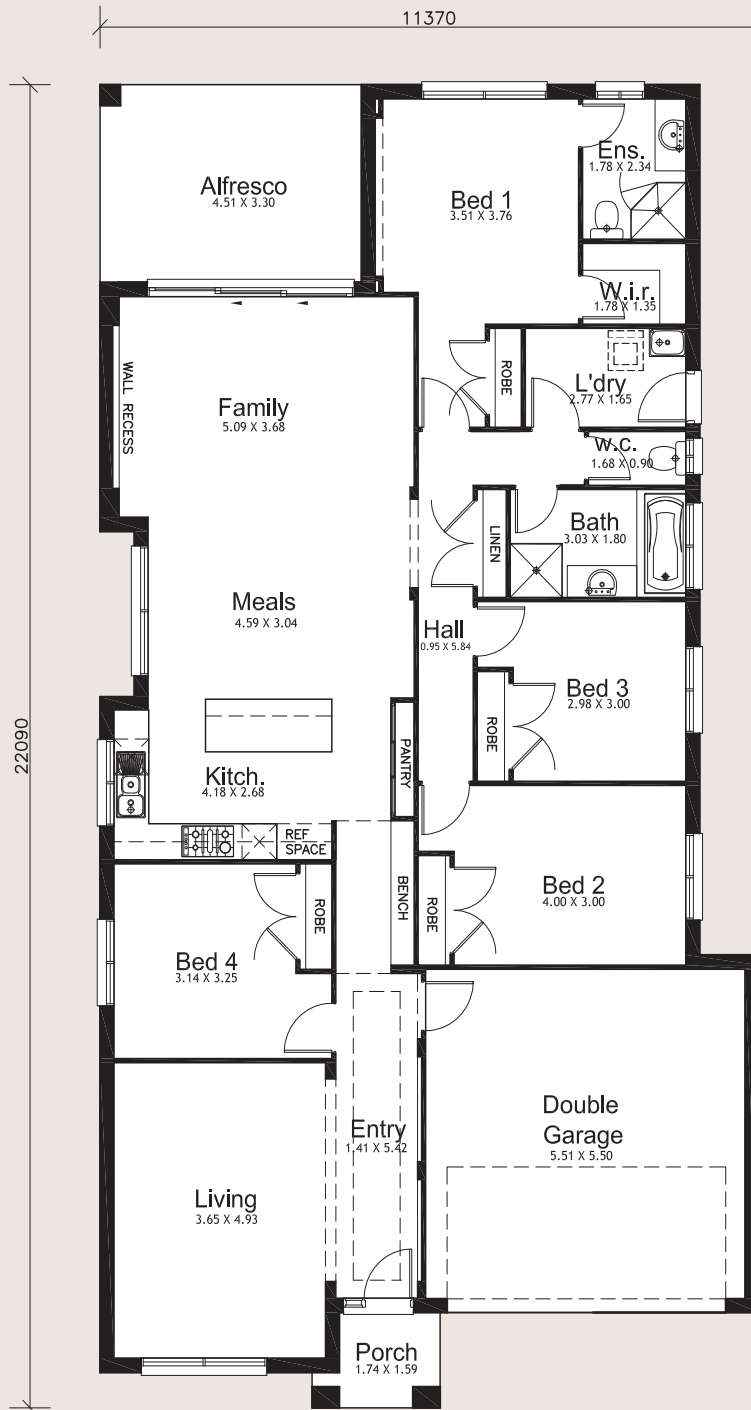

Presenting the
Newport 24 MKIII

Vogue Facade

Bedrooms	4
Bathrooms	2
Car Spaces	2
Width	11.37m
Depth	22.09m

Ground Floor	172.69m ²
Garage	33.19m ²
Porch	3.04m ²
Alfresco Area:	14.88m ²
Total	223.80m²

K kurmondhomes
Designing and building your dream