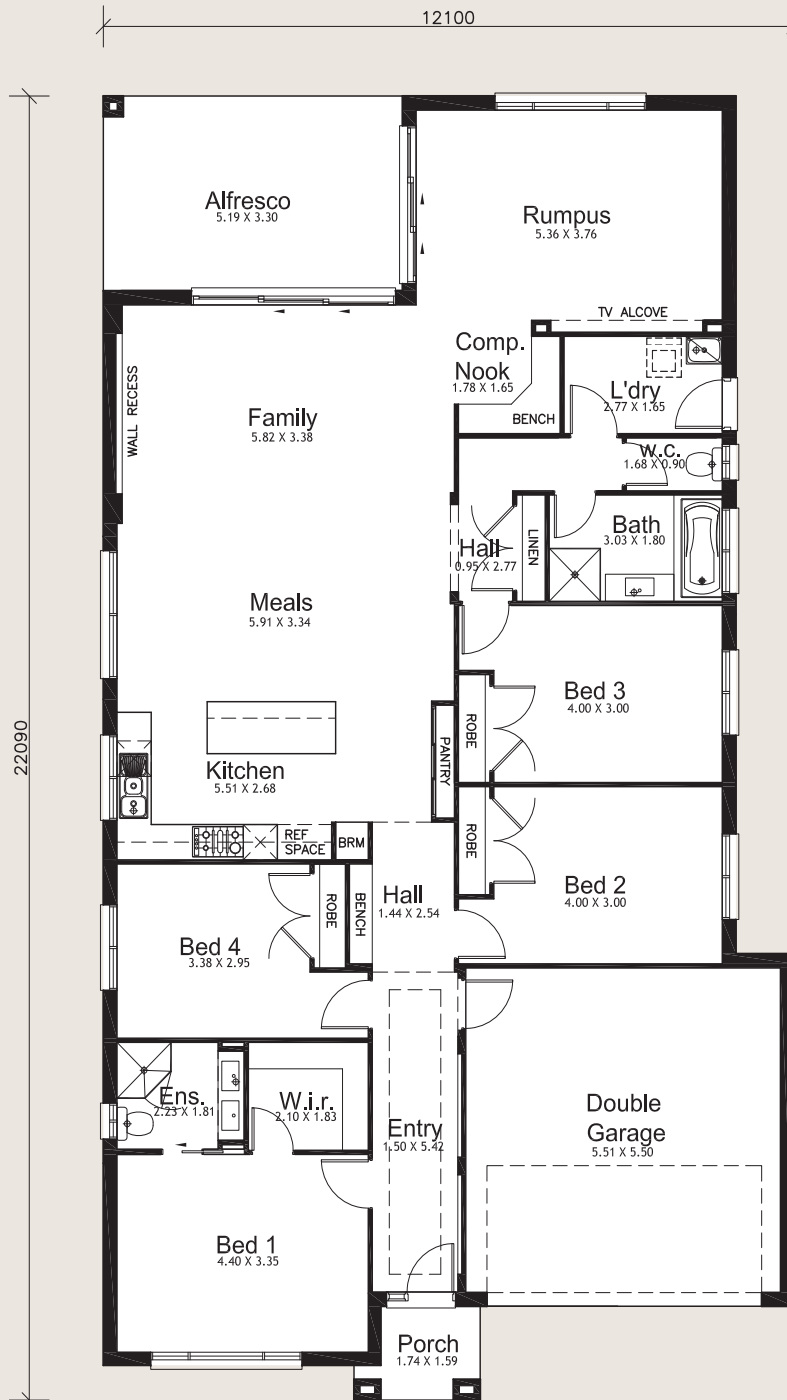

Presenting the
Newport 26

Metro Facade

Bedrooms 4
Bathrooms 2
Car Spaces 2
Width 12.1m
Depth 22.5m

Living 187.61m²
Garage 33.19m²
Porch 3.04m²
Alfresco Area: 17.29m²
Total 241.13m²

K kurmondhomes
Designing and building your dream